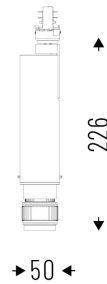

## TERES PRO ART

CODE		FLUX	SIZE	CERTIFICATIONS
14GB21K4	21W 25° - 36° 4000K	2297lm	Ø 50mm	  

### Optics

PC lens adjustable 25°-36° with flaps, CRI>95.

### Body

Die-cast aluminum with epoxy powder coating.