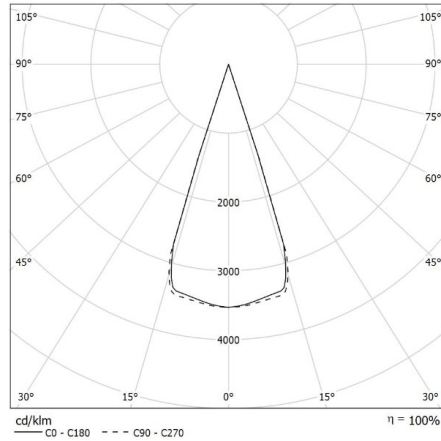

## TERES PRO ART

CODE		FLUX	SIZE	CERTIFICATIONS
14GB21K4	21W 25° - 36° 4000K	2297lm	Ø 50mm	  

### Optics

PC lens adjustable 25°-36° with flaps, CRI>95.